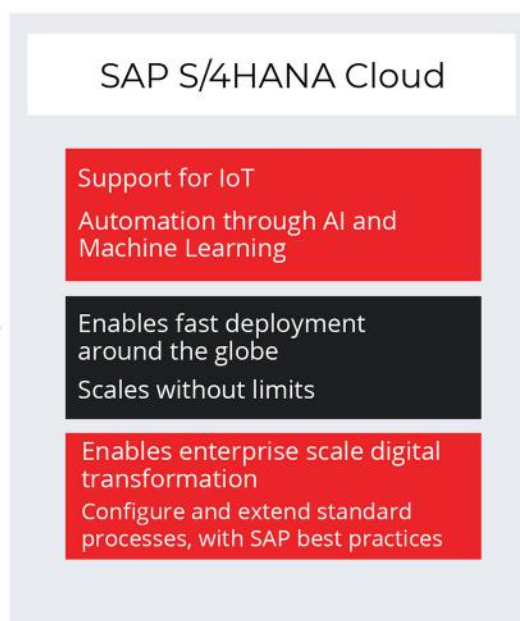

SAP S/4HANA Cloud

In today's highly competitive business environment, organizations are continuously striving to find product and service differentiators to stay ahead. This is where SAP S/4HANA Cloud can make a difference.

Empower your business to Run Ahead with SAP S/4HANA Cloud –the world's first intelligent cloud ERP suite. Harness actionable insights via in-memory analytics, next-gen AI-driven automation and digital assistants to deliver a digital edge for your business. Gain the effortless scalability and complete security you expect from the cloud, with a rapid update cycle that continuously adds capabilities and improves the user experience to drive productivity.

From specific line of business functionality to an enterprise-wide digital core, SAP S/4HANA Cloud provides a broad set of end-to-end capabilities to help drive your digital transformation agenda.

Make ERP Intelligent