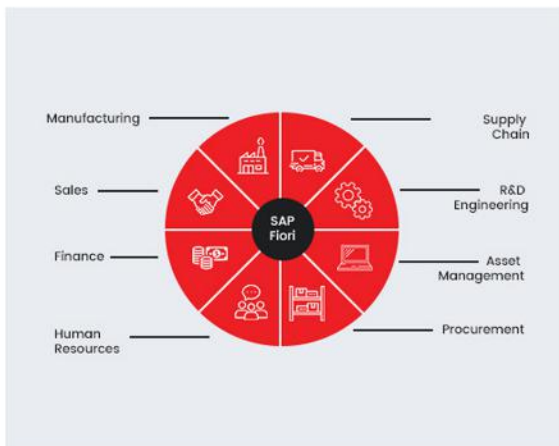

Fiori Features

Fiori apps developed with sap ui5 screen elements

These apps supports in all formats like Tablet/Mobile/Laptops/Desktops.

This Fiori applications interact with database with the help of Net weaver gateway.

MVC is implemented in building Fiori Apps.

The Meaning for MVC architecture is Model, View, Controller in model deals with data base operations.

View represents the screen element like table, text, radio button, combo box, shell etc.

Controller acts as a mediator between model and view for sending and receiving data by consuming odata service.

Controller contains implementations under Event Handlers and also it contains front end validations.

We can achieve re-usability using MVC architecture.

SAP FIORI