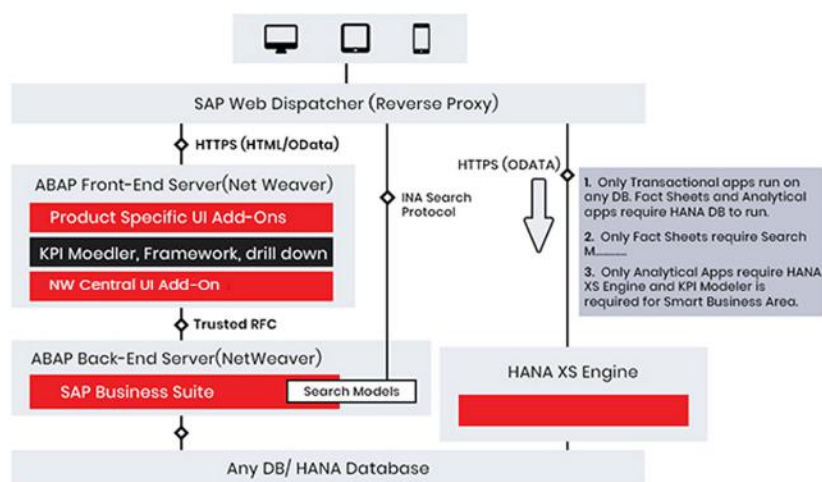

Role based

SAP Fiori launchpad provides a central, role-based and easy entry point to business applications and reports across multiple back-end systems, ensuring access only to these applications which are relevant for the user's daily work.

Personalization

SAP Fiori launchpad provides end users the option to build their own device specific home pages, according to their daily business requirements, hence saving the user time in identifying the relevant applications required to complete their daily work.

SAP Fiori Architecture

Fiori Features

Fiori apps developed with sap ui5 screen elements

These apps supports in all formats like Tablet/Mobile/Laptops/Desktops.

This Fiori applications interact with database with the help of Net weaver gateway.

MVC is implemented in building Fiori Apps.

The Meaning for MVC architecture is Model, View, Controller in model deals with data base operations.

View represents the screen element like table, text, radio button, combo box, shell etc.