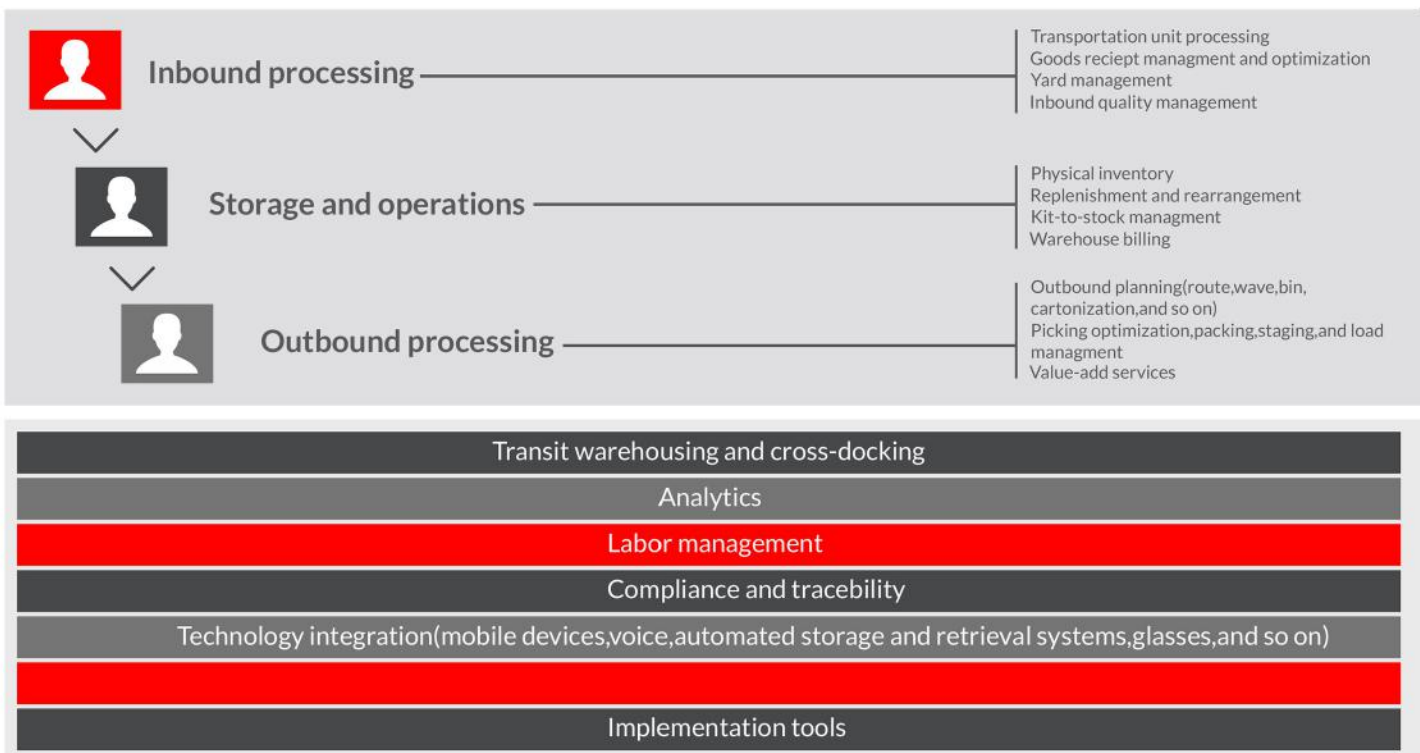

SAP TRANSPORTATION MANAGEMENT

SAP TM FUNCTIONS

Optimizing Transportation Processes

The complexity of global supply chains is growing while technology is advancing at a rapid pace. Transportation costs are increasing, legal requirements are constantly changing and at the same time customers expect the highest levels of service. To tackle these tangible challenges, the need for an efficient, highly connected transportation platform is very real.

Cognitus believe that only by combining a deep business competence, a state of the art software solution and an outstanding team of consultants can deliver a successful transformation project.

SAP S/4HANA® EMBEDDED EWM

Manage high-volume warehouse operations and integrate complex supply chain logistics with warehouse and distribution processes – delivering the ultimate in visibility and control. Optimize inventory tracking, cross-docking, distribution operations, multichannel fulfilment, and more – all in real time.

SAP EXTENDED WAREHOUSE MANAGEMENT - DECENTRALIZED

SAP® ERP

SAP S/4HANA®

SAP EWM*
SAP NetWeaver®

SAP EXTENDED WAREHOUSE MANAGEMENT - EMBEDDED

SAP S/4HANA®

On premise
Embedded EWM*

WHY COGNITUS