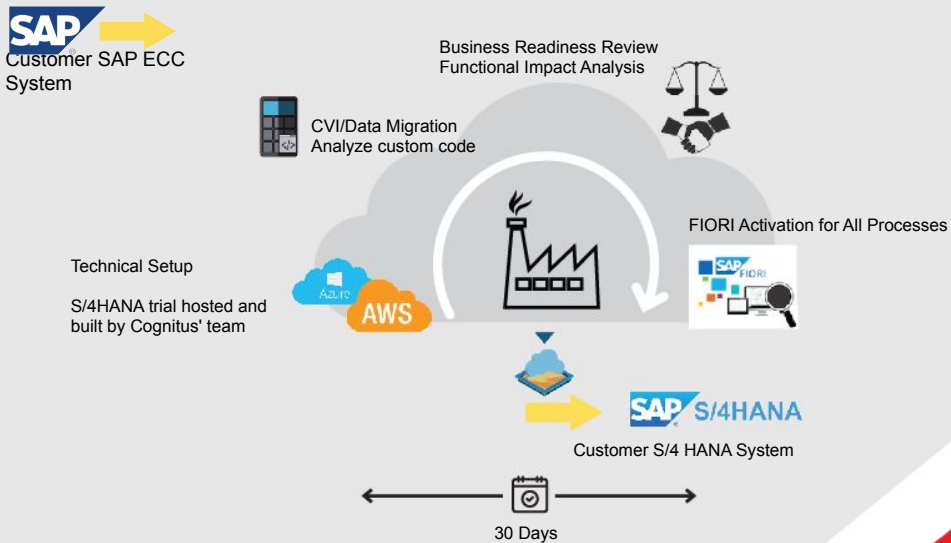

PURPOSE

To provide a test drive of SAP S/4HANA with your own existing SAP ECC migrated data, view efficiency and usability gains with FIORI apps. This approach highlights functional impact analysis and business scenario review for your business, delivering a path for rapid S/4HANA deployment.

HIGHLIGHTS OF GALLOP PILOT

GALLOP DEPLOYMENT FOR SAP S/4HANA FACTORY PROCESS

UNIQUE VIRTUAL FACTORY APPROACH, DELIVERED AT:

- ▶ Customer Location (Anywhere globally)
- ▶ North American Delivery Center — Dallas, TX
- ▶ Global Delivery and Support Center — Hyderabad, India