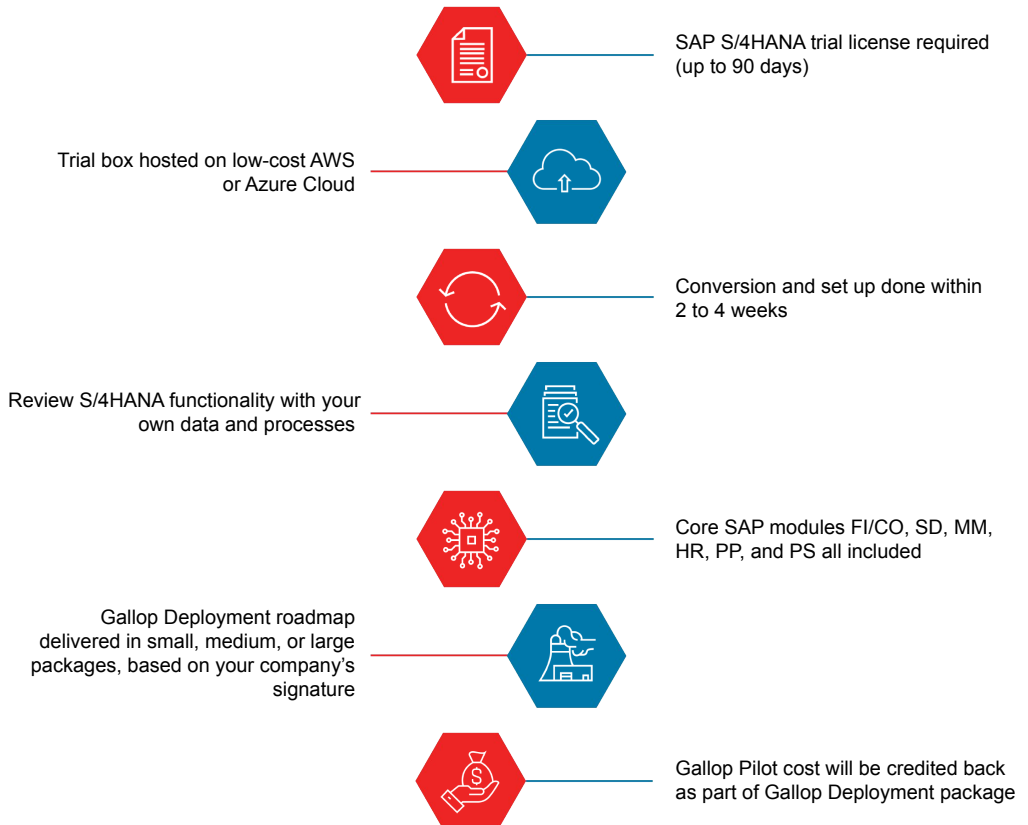

PURPOSE

To provide a test drive of SAP S/4HANA with your own existing SAP ECC migrated data, view efficiency and usability gains with FIORI apps. This approach highlights functional impact analysis and business scenario review for your business, delivering a path for rapid S/4HANA deployment.

HIGHLIGHTS OF GALLOP PILOT

GALLOP DEPLOYMENT FOR SAP S/4HANA FACTORY PROCESS

UNIQUE VIRTUAL FACTORY APPROACH, DELIVERED AT:

- ▶ Customer Location (Anywhere globally)
- ▶ North American Delivery Center — Dallas, TX
- ▶ Global Delivery and Support Center — Hyderabad, India